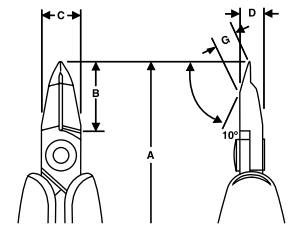

Rx Cutters and Pliers

M I C R O T I P

SHORT HEAD, 10°

Product code	EAN code	A mm inch	B mm inch	C mm inch	D mm inch	F mm inch	G mm inch	Capacity mm inch	Bevel		
Rx8234	0113538	141.0 4.5	14.2 0.56	10.6 0.41	7.0 0.27	1.6 0.06	3.2 0.12	0.05 - 0.4 0.002 - 0.18	Ultra	62	1

Rx8234

A N G L E

SHORT HEAD, 20°

Product code	EAN code	A mm inch	B mm inch	C mm inch	D mm inch	G mm inch	Capacity mm inch	Bevel		
Rx8211	0103188	134.5 5.29	9.5 0.37	10.0 0.39	6.0 0.24	4.1 0.16	0.2 - 1.2 0.01 - 0.05	Flush	70	1