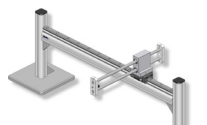

OP-006 199, Double-rod Boom Stand