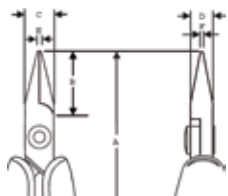

RX 7892

ergo®

			A mm	B mm	C mm	D mm	E mm	F mm	
RX 7892	0103232	1	155.5	29	9	6.7	1.2	0.8	73

Rx Series short snipe nose plier

RX 7893

ergo®

			A mm	B mm	C mm	D mm	E mm	F mm	
RX 7893	0103249	1	146.5	20	9	6.7	1.2	0.8	71