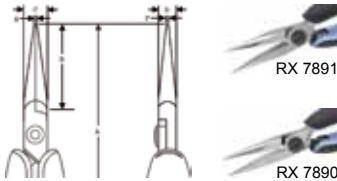

RX Cutters and Pliers

Rx Series snipe nose pliers

RX 7890 / RX 7891

ergo®

			A mm	B mm	C mm	D mm	E mm	F mm	
RX 7890	0103218	1	158.5	32	9	6	1.2	0.8	72
RX 7891	0103225	10	158.5	32	9	6	1.2	0.8	72

Rx Series snipe nose plier with bent tip

RX 7892

ergo®

			A mm	B mm	C mm	D mm	E mm	F mm	
RX 7892	0103232	1	155.5	29	9	6.7	1.2	0.8	73

Rx Series short snipe nose plier

RX 7893

ergo®

			A mm	B mm	C mm	D mm	E mm	F mm	
RX 7893	0103249	1	146.5	20	9	6.7	1.2	0.8	71