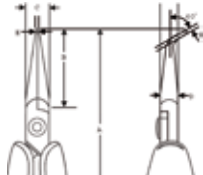

RX Cutters and Pliers

Rx Series snipe nose pliers

RX 7890 / RX 7891

ergo®

			A mm	B mm	C mm	D mm	E mm	F mm	
RX 7890	0103218	1	158.5	32	9	6	1.2	0.8	72
RX 7891	0103225	10	158.5	32	9	6	1.2	0.8	72

Rx Series snipe nose plier with bent tip

RX 7892

ergo®

			A mm	B mm	C mm	D mm	E mm	F mm	
RX 7892	0103232	1	155.5	29	9	6.7	1.2	0.8	73

Rx Series short snipe nose plier

RX 7893

ergo®

			A mm	B mm	C mm	D mm	E mm	F mm	
RX 7893	0103249	1	146.5	20	9	6.7	1.2	0.8	71